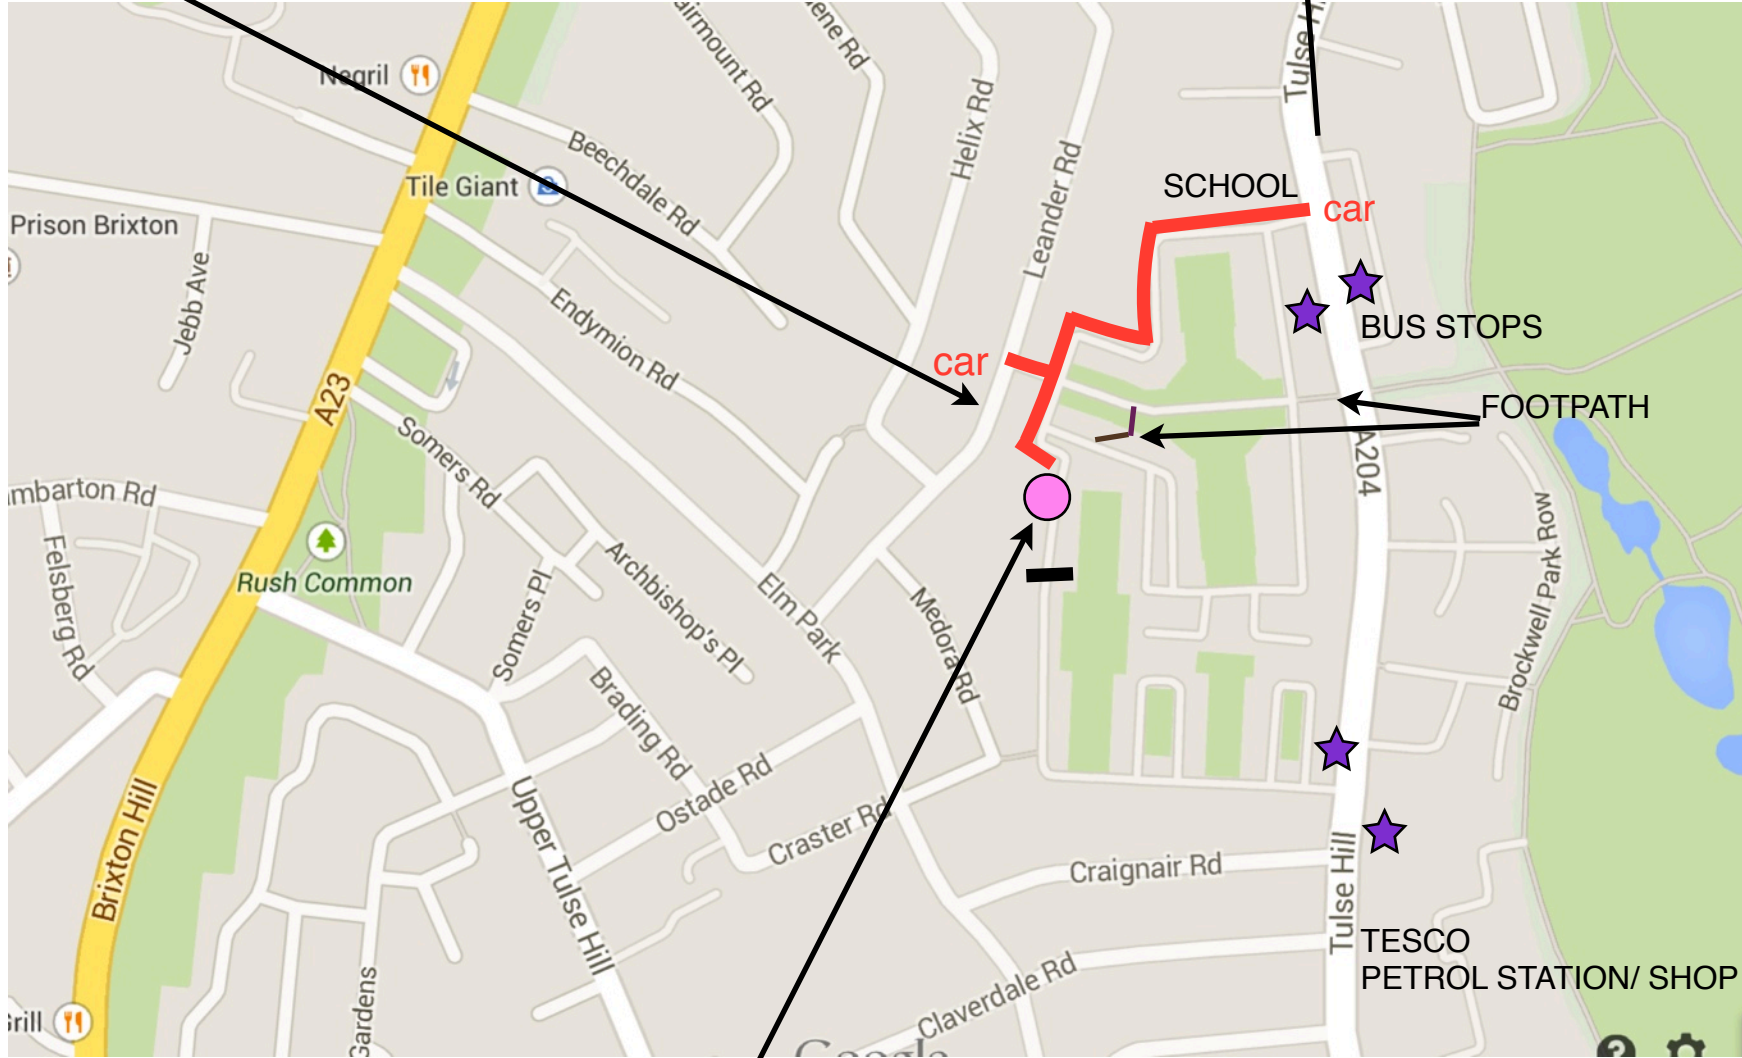

METERED CAR PARKING

TOWARDS
BRIXTON
15 MIN WALK OR BUS
FROM BRIXTON TO
TULSE HILL

MULTI ACTIVITY CENTRE/ YOUTH
CLUB 0207 608 2888

THIS IS NEXT DOOR TO JUBILEE HALL

TOWARDS TULSE HILL RAIL STATION

15 MIN WALK OR BUS